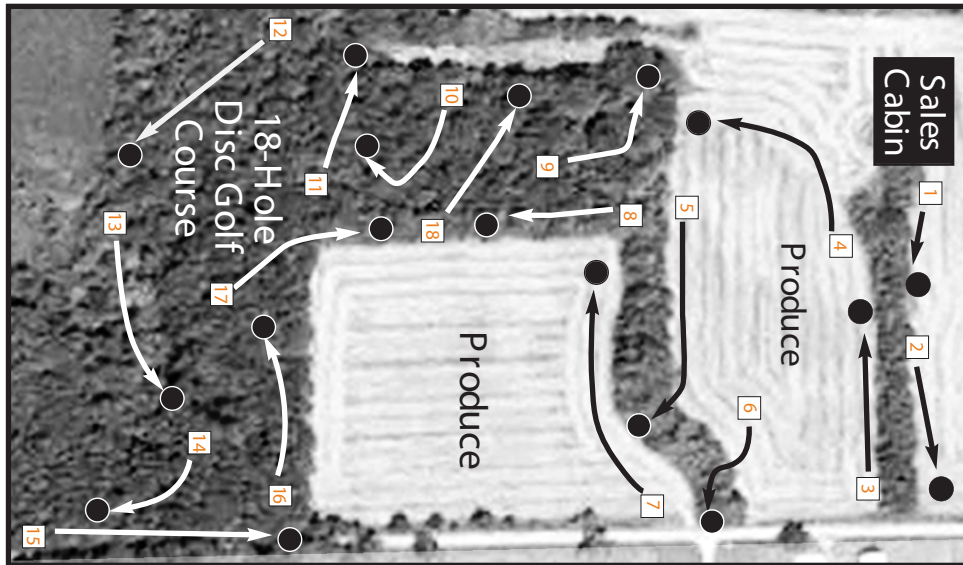

## DISC GOLF COURSE

HOLE	1	2	3	4	5	6	7	8	9	10	11	12	13	14	15	16	17	18	TOT
<i>Sticks Course</i>	242	221	331	352	220	235	290	200	220	200	280	235	210	232	185	210	170	220	4253
<i>Stones Course</i>	307	317	427	352	321	235	400	200	282	277	280	240	210	317	270	210	260	282	5187
PAR	4	4	5	4	4	3	5	3	4	4	4	4	3	4	4	3	4	4	70
P L A Y E R																			

**RULES:**  
 Throw first shot from Tee and each successive shot from where disc lands.  
 Disc at rest in chains or basket completes hole.  
 Disc out of bounds receives one stroke penalty. Play next shot from where the disc entered hazard.

**OUT OF BOUNDS:**  
 Farm fields marked with white stakes.  
 All paved roads and across

**BE EARTH CONSCIOUS.**  
**DON'T LITTER!**  
**ENJOY DISC GOLF!**

Take time to enjoy life!

"160 ACRES OF FUN!"

(765) 345-2020 • (317) 850-1500